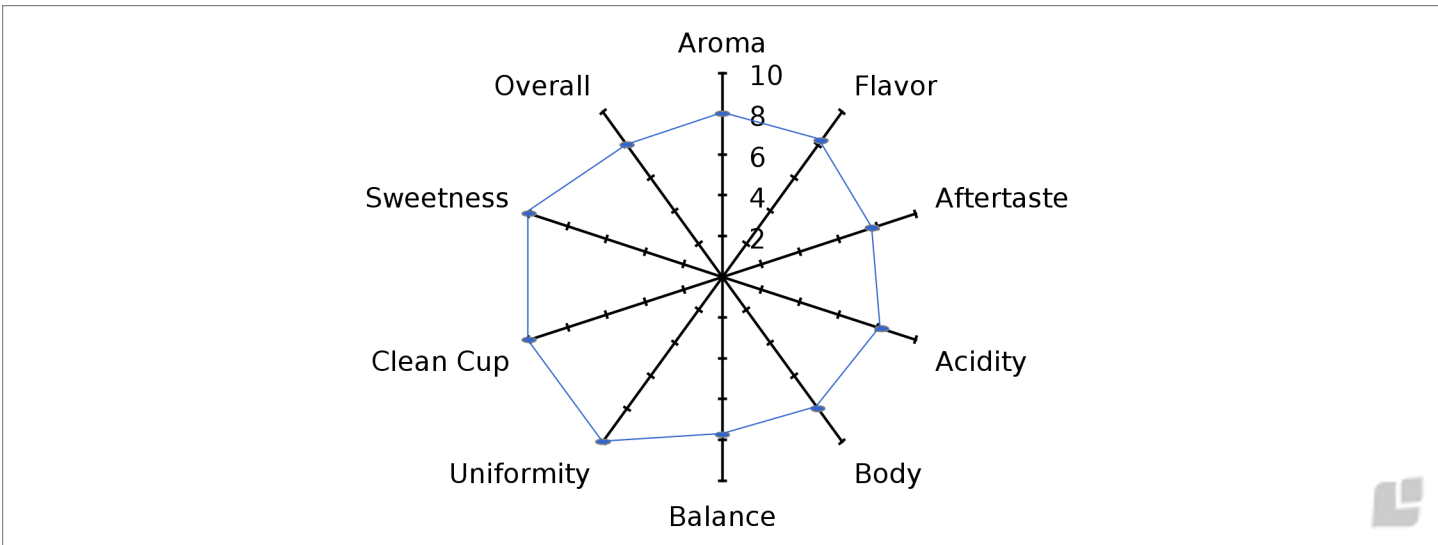

Evaluator	Descriptors	Notes
TCQ Quality Control	(+) Peach, Cantaloupe, Caramel, Smooth, Lingering	Smooth caramel aftertaste and a beautiful soft and fruity acidity. Overall a really smooth cup!

● TCQ Quality Control