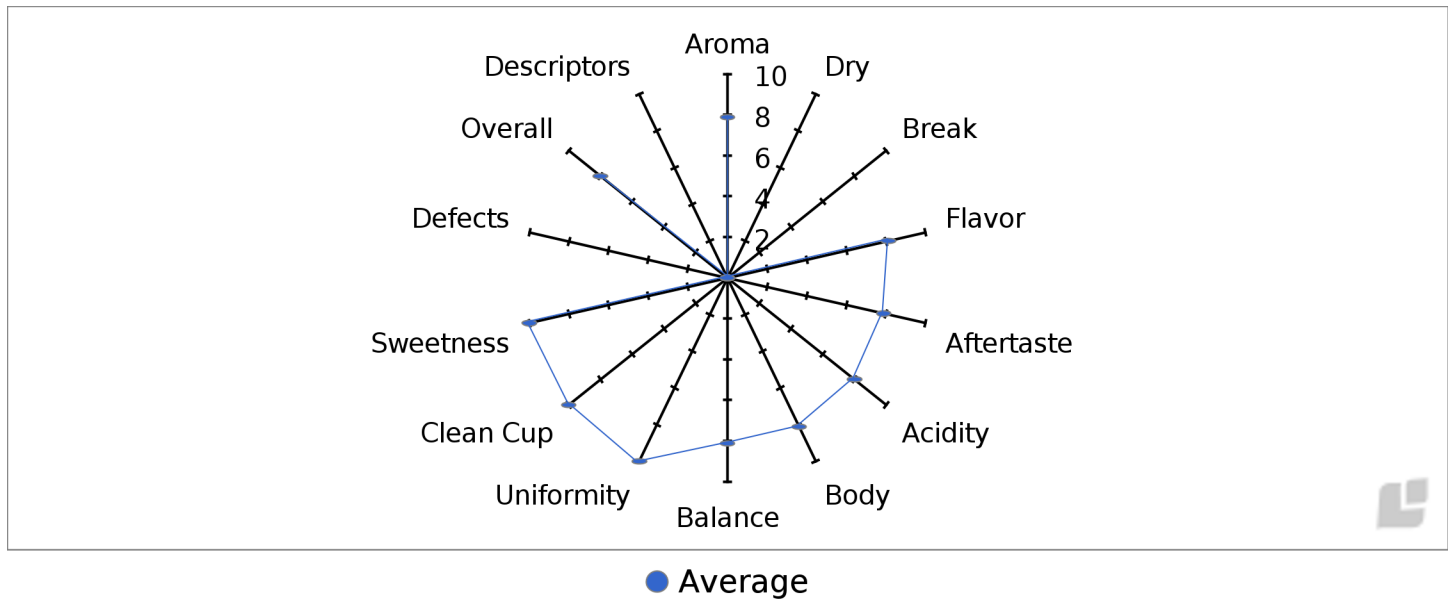

Lot [SG-1975] CL22044/Colombia Urrao: Finca El Porvenir - Gloria Sepulveda - Antioquia Magico 9th place

Sample type Pre-Shipment
Weight 650 g
Sample Weight 0 g
Origin Finca El Porvenir, The Coffee Quest Europe
Status Not rated

Descriptors: Ar ... Aroma, Dr ... Dry, Br ... Break, Fl ... Flavor, Af ... Aftertaste, Ac ... Acidity, Bo ... Body, Ba ... Balance, Un ... Uniformity, Cl ... Clean Cup, Sw ... Sweetness, De ... Defects, Ov ... Overall, De ... Descriptors, FS ... Final Score

Descriptors	Notes
(+) Body/Fullness, Brown Spice, Floral, Lemon, Milk Chocolate, Panela, Red fruit, Strawberry, Sweet	Peach, jasmine

Physical Analysis - QC-5376 - 2022-05-03 12:31

Moisture of beans	10.6	Group 1 Defects	0
Group 2 Defects	0		